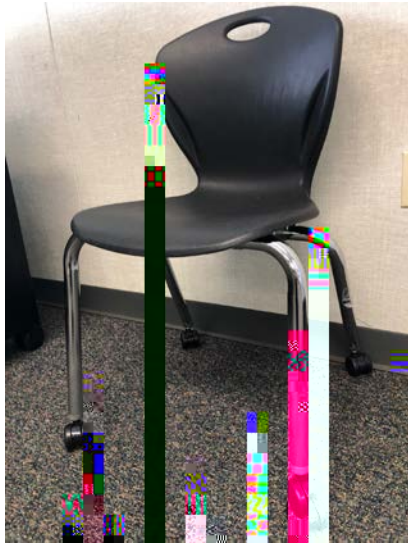

Teacher Chair for Small Groups

Adult Chair (18" Chair with Casters), Color: Onyx
For use with small groups at activity tables

Order Info: Vendor: Office & Ergonomic Solutions Inc. / Mfr. Artcobell Part #: D16A, 18", $74.25 each