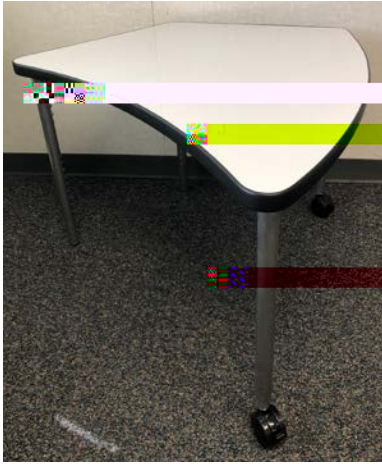

Elementary Classroom Furniture

*Note: All pictures are for illustration purpose only.
Actual furniture may vary. Prices subject to change.*

(Rev. 2/9/2023)

Aperture Shape Desk

Video demo of different ways the desk can be set up:

<https://vimeo.com/92789102>

Fashion Grey #D381-01 Laminate

Student Desk, Aperture Shape, 24" x 40", (adjustable height 25" - 38" for sitting or standing),
Laminate Color: Fashion Grey, High Gloss Dry Erase Surface with Black Band Edge
Includes Casters on 2 of the Legs

Triangle Shape Desk

Hard plastic standard color:

Student Desk, Triangle Shape, 28" x 28" x 36", (adjustable height 24" - 42" for sitting or standing),
Hard plastic surface color: Gray
Includes Caster on Center Leg

Backless Stools

Stool, backless, adjustable height (19"-27"), Specify Seat Color from options shown above (chrome legs). These are for use as an option to sit at standing height desks.

Soft Seating: Modular Sofas (discontinued)